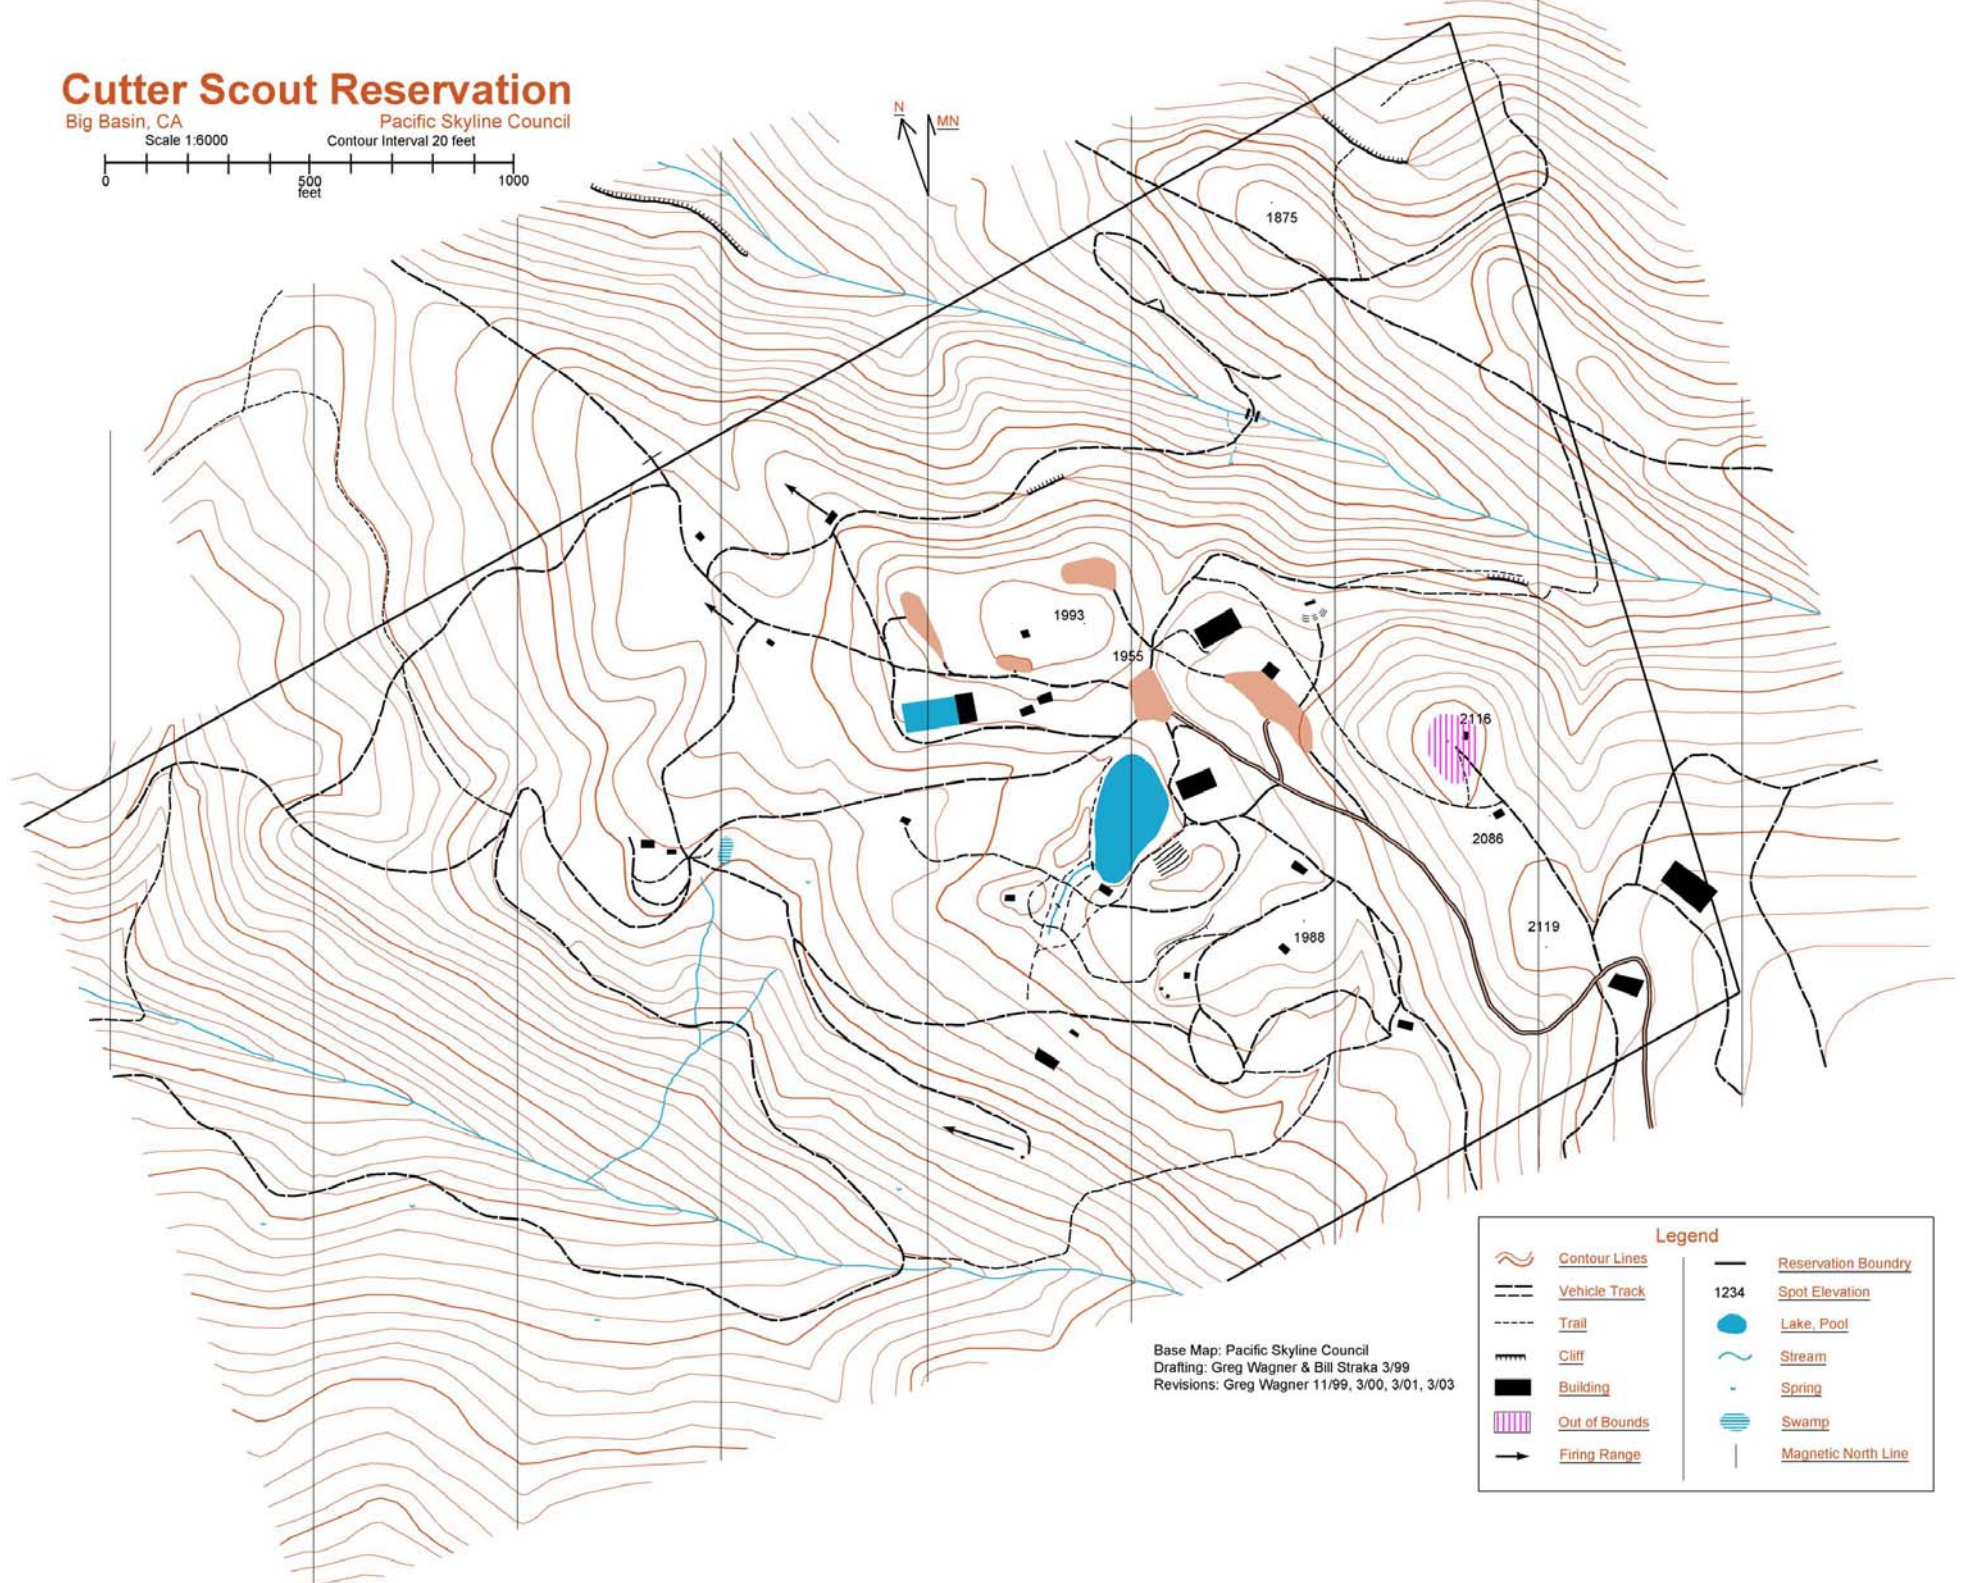

Cutter Scout Reservation

Big Basin, CA Pacific Skyline Council

Base Map: Pacific Skyline Council
Drafting: Greg Wagner & Bill Straka 3/99
Revisions: Greg Wagner 11/99, 3/00, 3/01, 3/03

| Legend | |
|--------|----------------------|
| | Contour Lines |
| | Vehicle Track |
| | Trail |
| | Cliff |
| | Building |
| | Out of Bounds |
| | Firing Range |
| | Reservation Boundary |
| | Spot Elevation |
| | Lake, Pool |
| | Stream |
| | Spring |
| | Swamp |
| | Magnetic North Line |