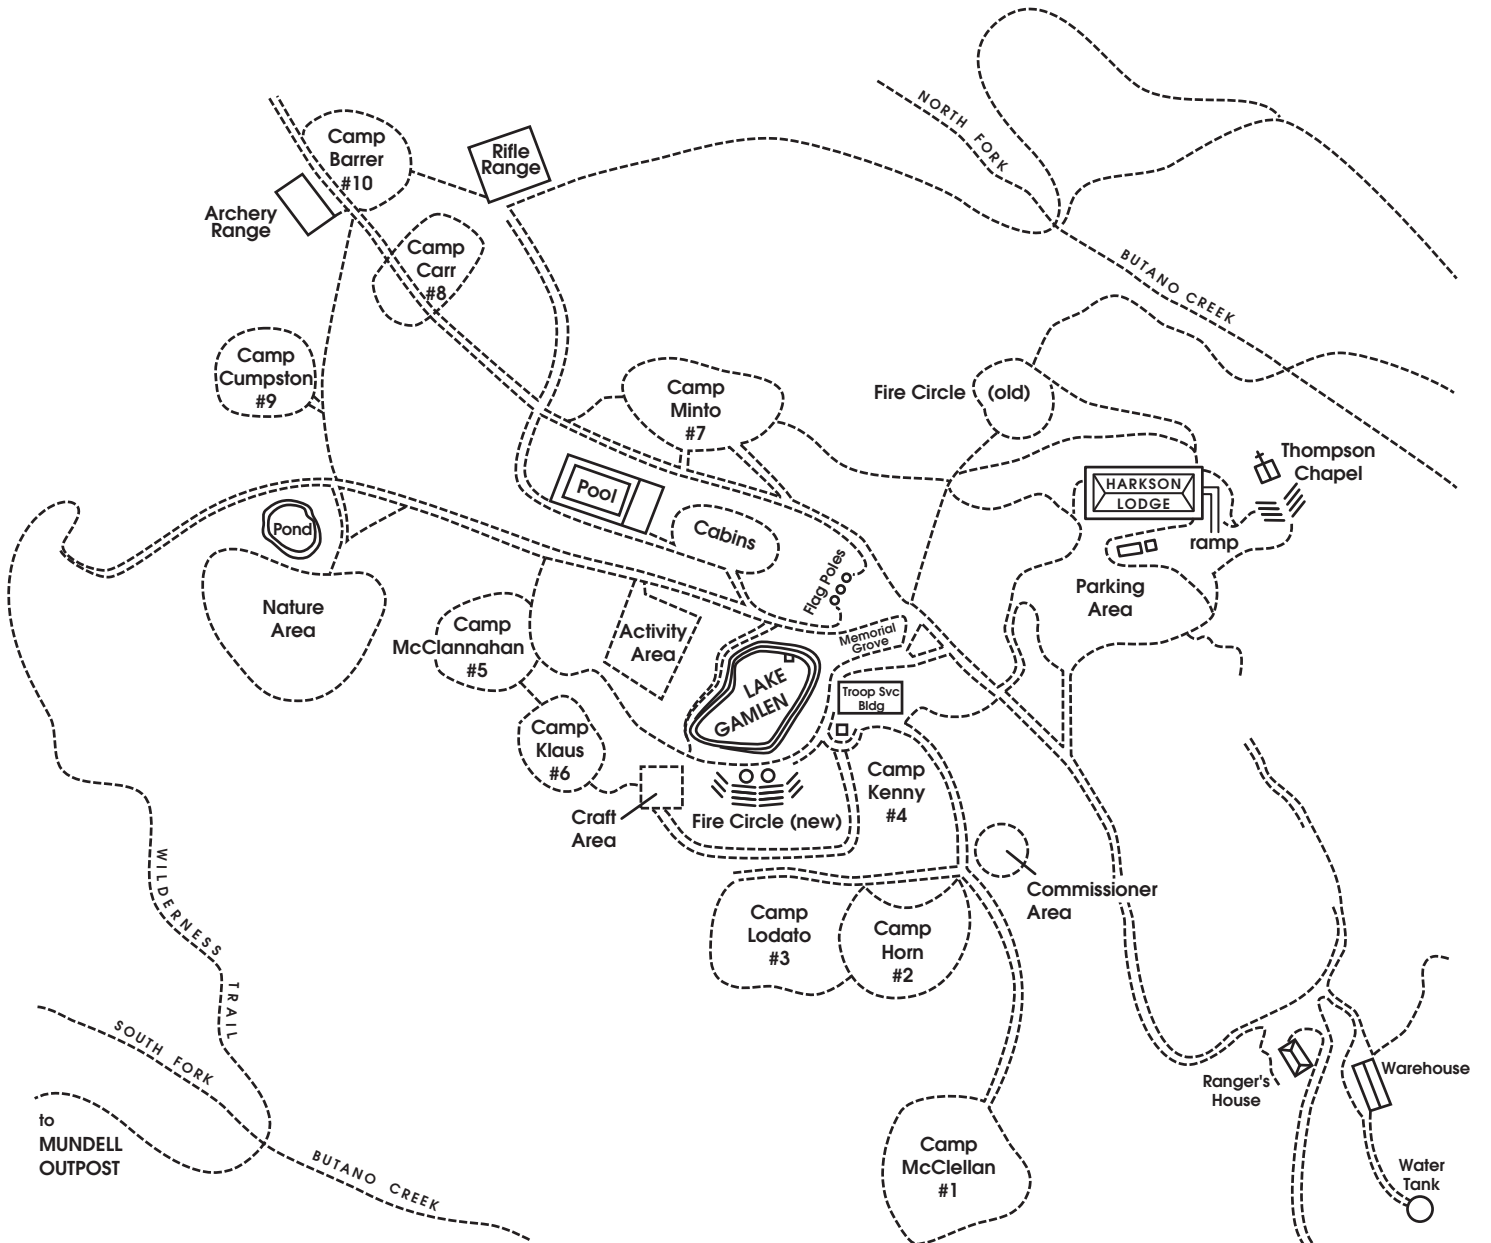

## CAMP SITES

- |                     |                  |
|---------------------|------------------|
| #1 Camp McClellan   | #6 Camp Klaus    |
| #2 Camp Horn        | #7 Camp Minto    |
| #3 Camp Lodato      | #8 Camp Carr     |
| #4 Camp Kenny       | #9 Camp Cumpston |
| #5 Camp McClannahan | #10 Camp Barrer  |

## TRADING POST

The Trading Post is located in the Troop Service Building (next to the lake)

# CUTTER SCOUT RESERVATION

Pacific Skyline Council  
Boy Scouts of America

REF  
BIG BASIN QUAD SFO 320 A  
East half - Sec 13

TO CHINA GRADE  
236 JUNCTION  
(4.1 miles)  
WOOD GATE